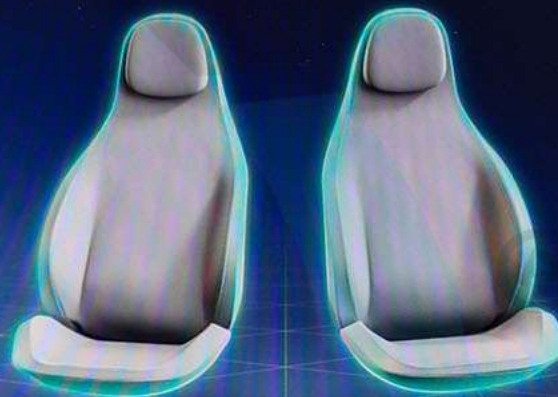

Info

Driving >

Comfort >

Occupant protection >

Open/close >

11:23

Seat

Ambient light

Seat kinetics

START
ENGINE

4G 11:23

Seat Ambient light

Colour >

Brightness >

Effects >

START
ENGINE
STOP