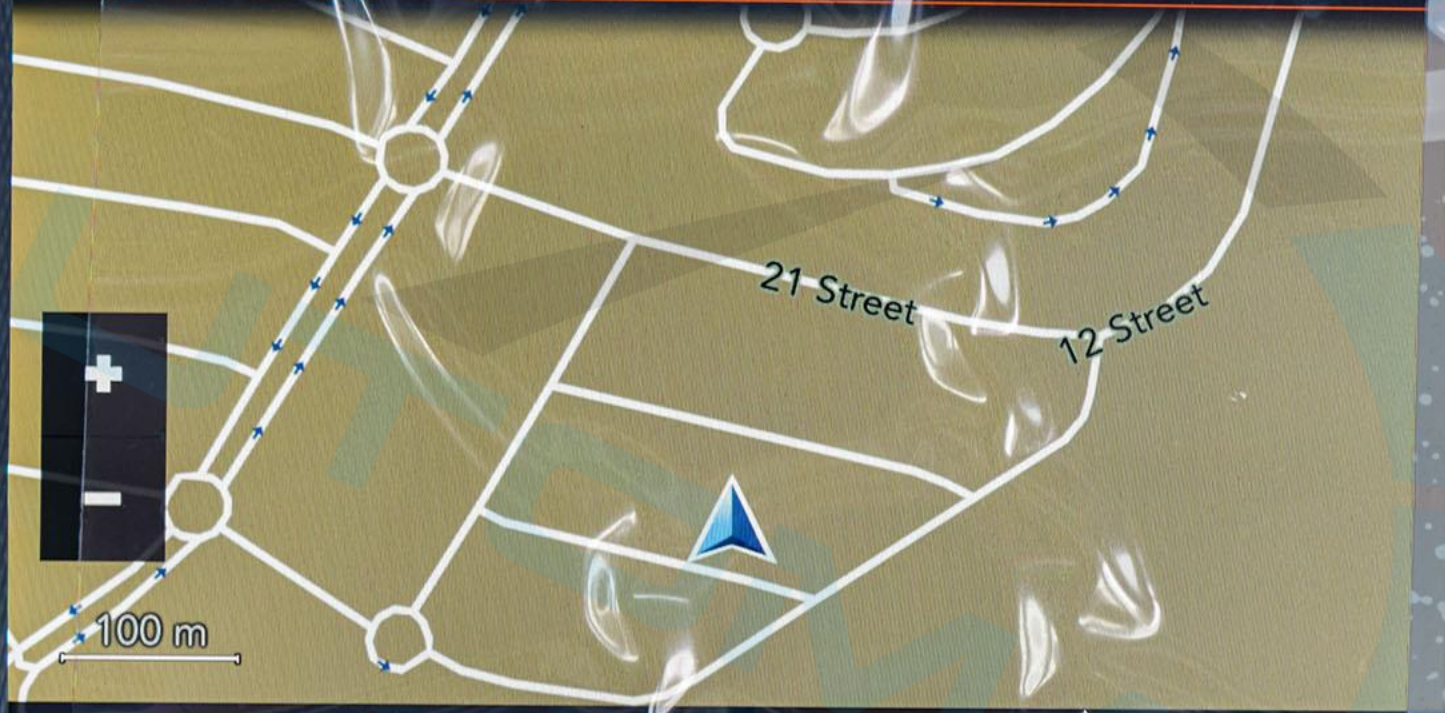

Menu

Current Street
Near Unnamed Road

Current Town
Dubai

89.4

Media

Climate

Controls

Apps