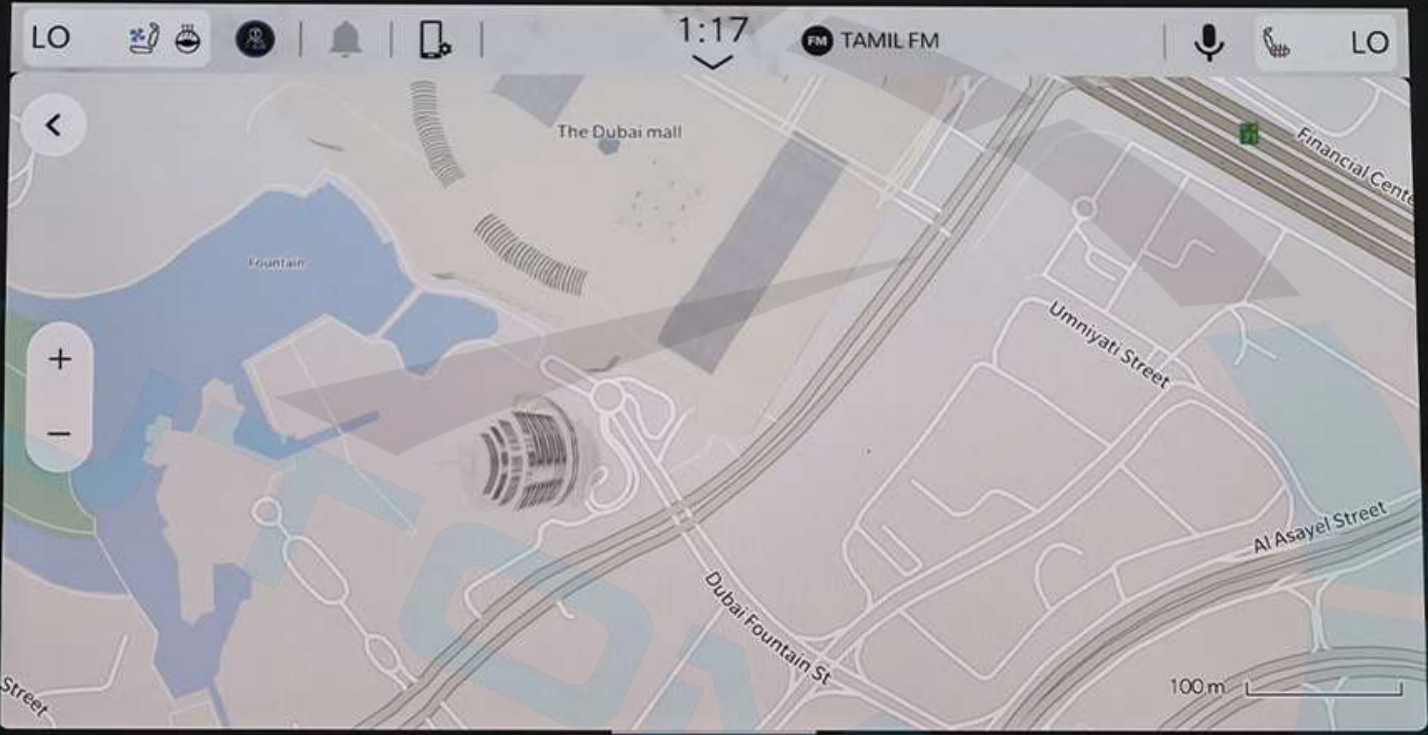

Top View

Rear View

VOL

TUNE/SCROLL

Select a seat to change zoom view

Front Seats Massage Rear Screen Off

LO [Icons] 1:14 FM TAMIL FM [Icons] LO

Vehicle Dynamics