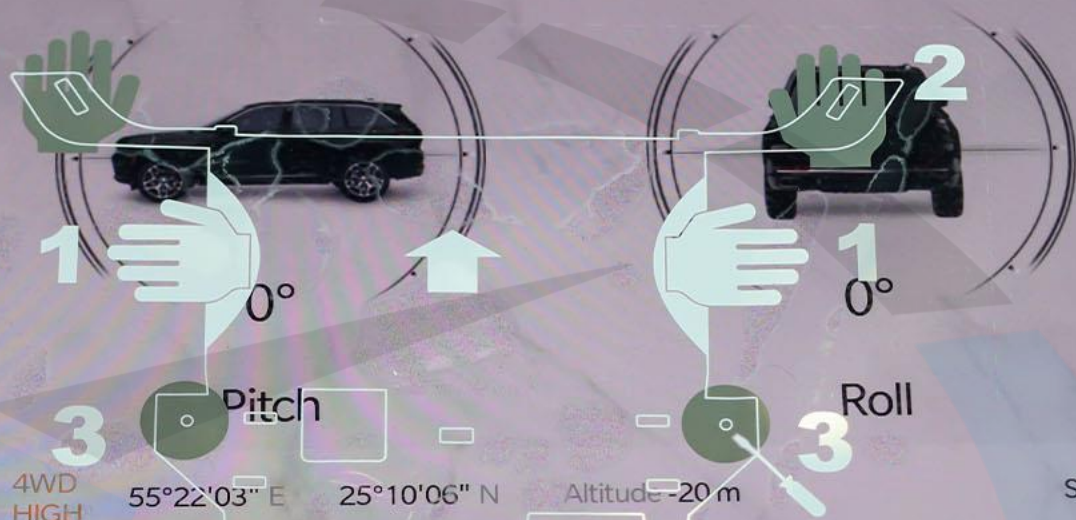

Home Media Comfort Nav Phone Vehicle Apps

MUTE SCREEN OFF

VOL TUNE ENTER SCROLL

- Vehicle Dynamics
- Accessory Gauges
- Pitch & Roll
- Selec-Terrain

4WD HIGH 55°22'03" E 25°10'06" N Altitude -20 m SNOW

- Home
- Media
- Comfort
- Nav
- Phone
- Vehicle
- Apps