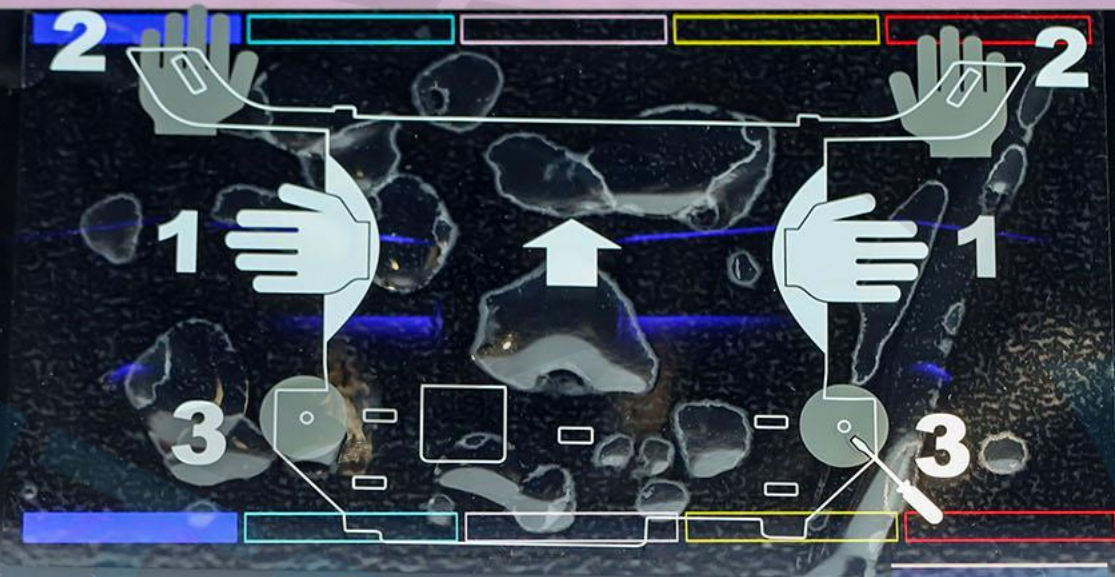

LO

4:04

FM GILLI FM

LO

Ambient Color Personalization