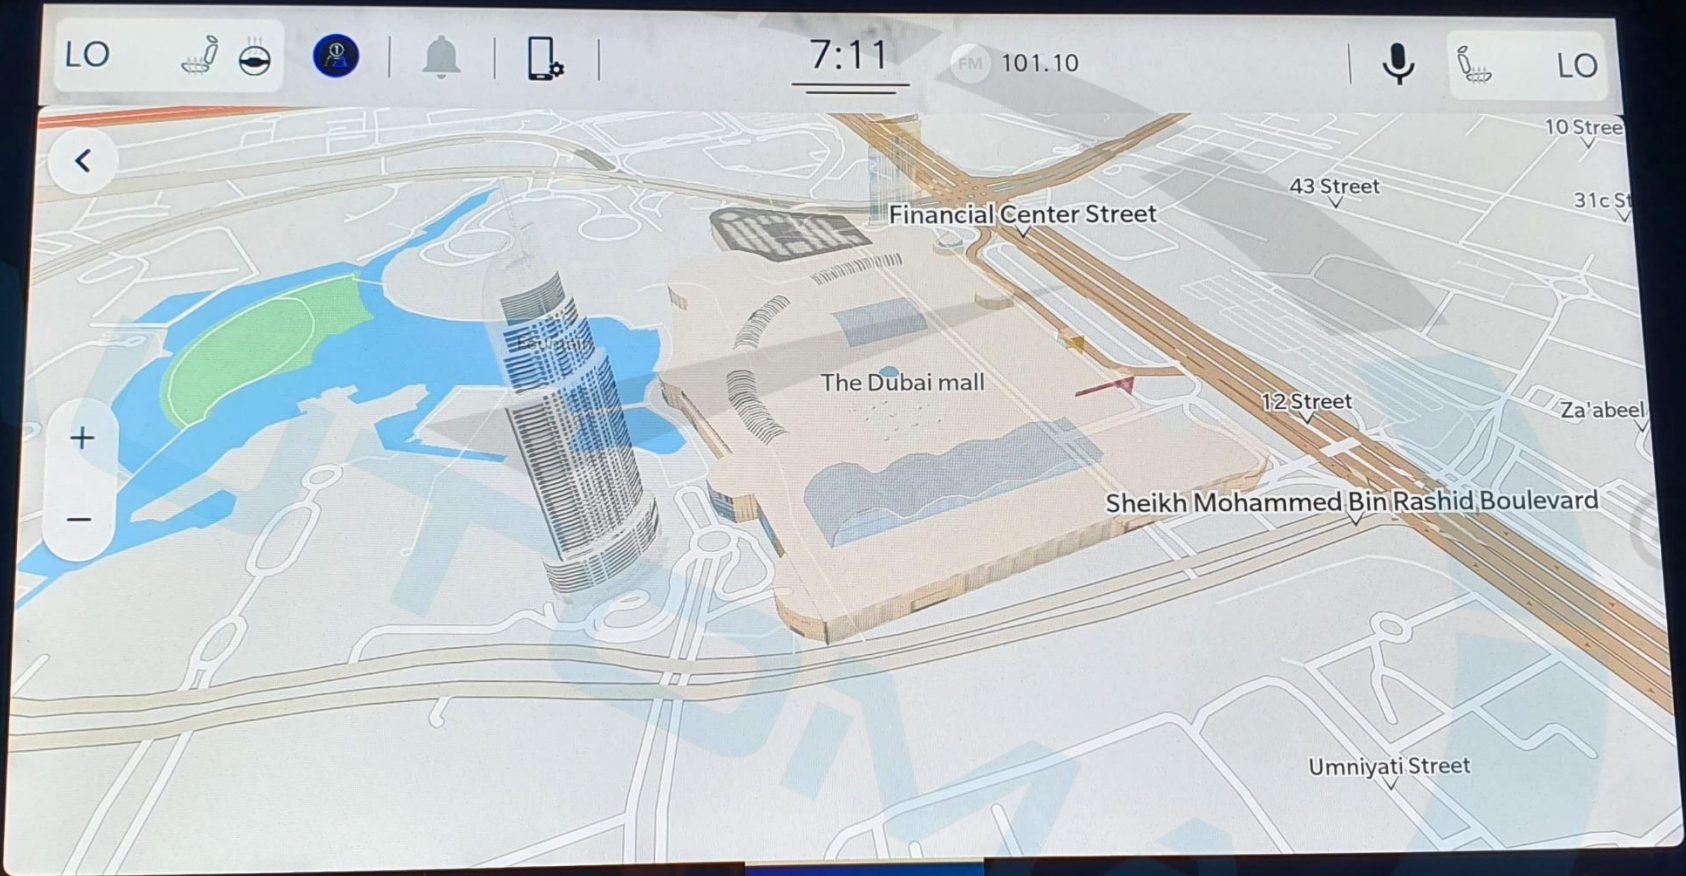

Transfer Case Unlocked 1

Selec-Terrain 3

4WD HIGH 55°22'03" E 25°10'06" N Altitude = 20 m SNOW

MUTE SCREEN OFF

VOL TUNE ENTER SCROLL

Home

Media

Comfort