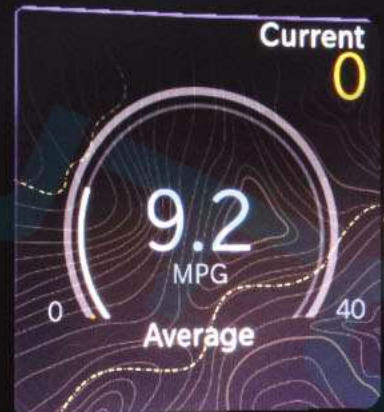

32.9 km

11.6 MPG

03:53:25

Trip B

Current 0

11.6 MPG

Average

FM

HITOCY

FM 96.70 MHz

0°

Press OK to Select

Hold OK to Edit

32 km

0 km/h P

88°F