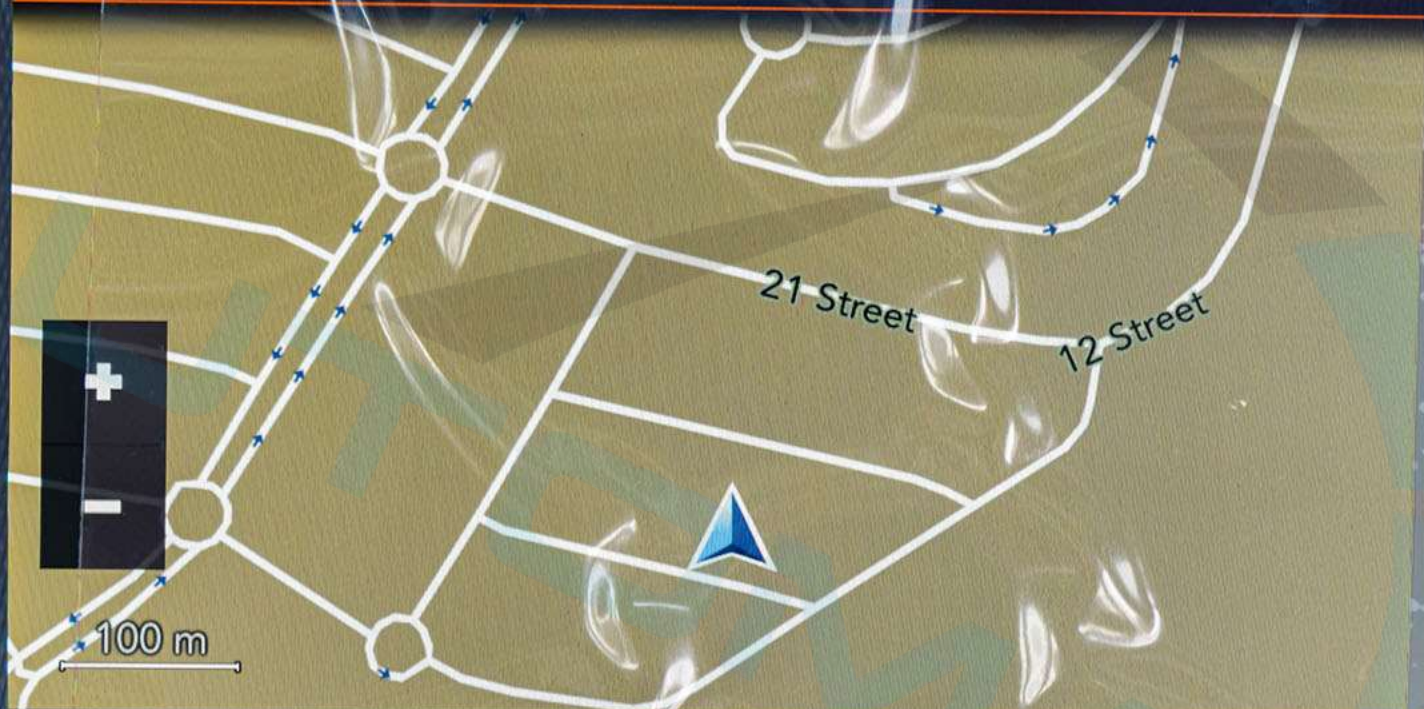

LO

FM 89.4

12:04

37° out.

LO

Menu

Current Street
Near Unnamed Road

Current Town
Dubai

89.4

Media

Climate

Controls

Apps

Nav

Phone

Settings