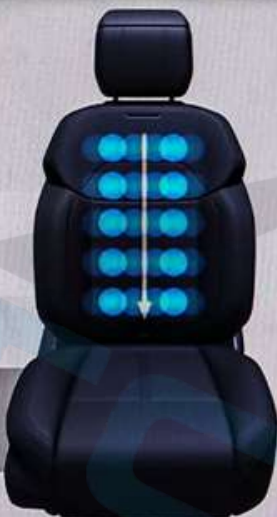

Massage

Rear

Screen Off

High

Med

Low

Off

Driver