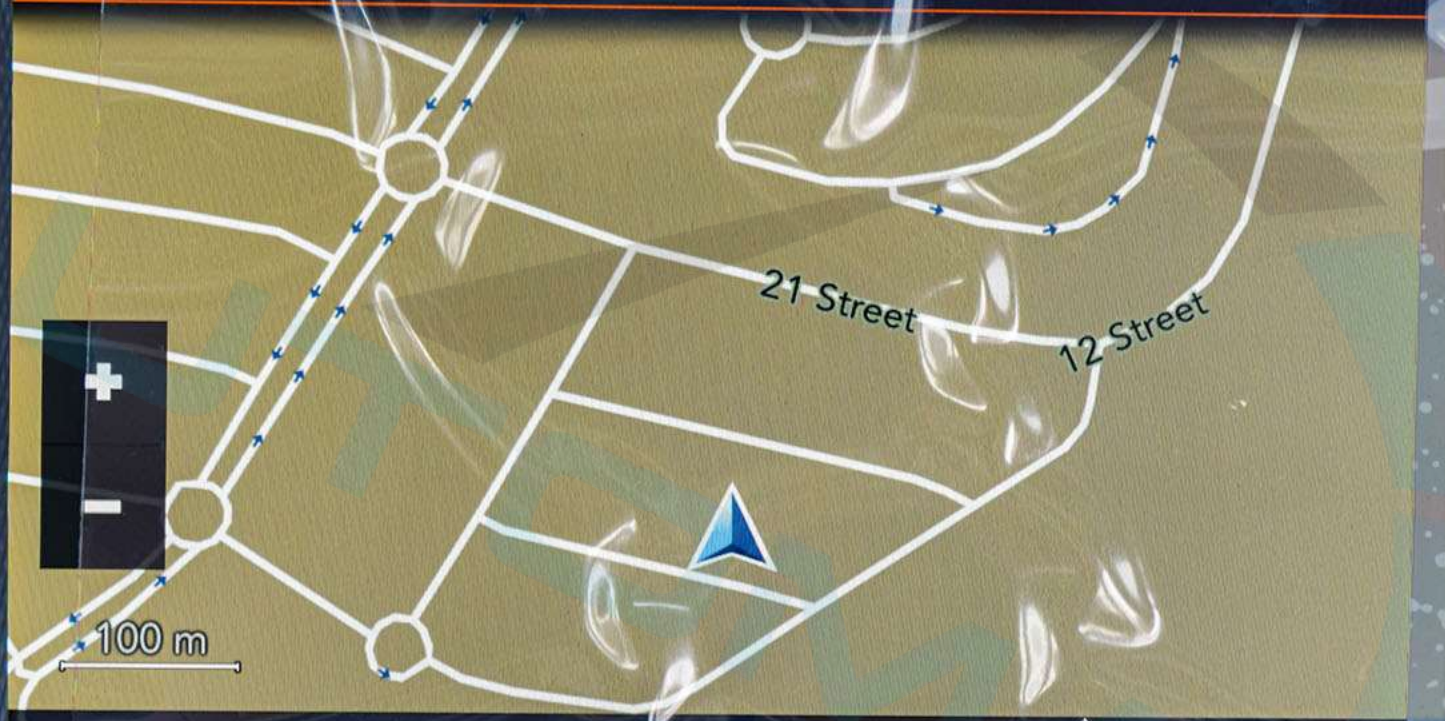

LO

FM 89.4

12:04

37° out.

LO

Menu

Current Street
Near Unnamed Road

Current Town
Dubai

89.4

Media

Climate

Controls

Apps

Nav

Phone

Settings