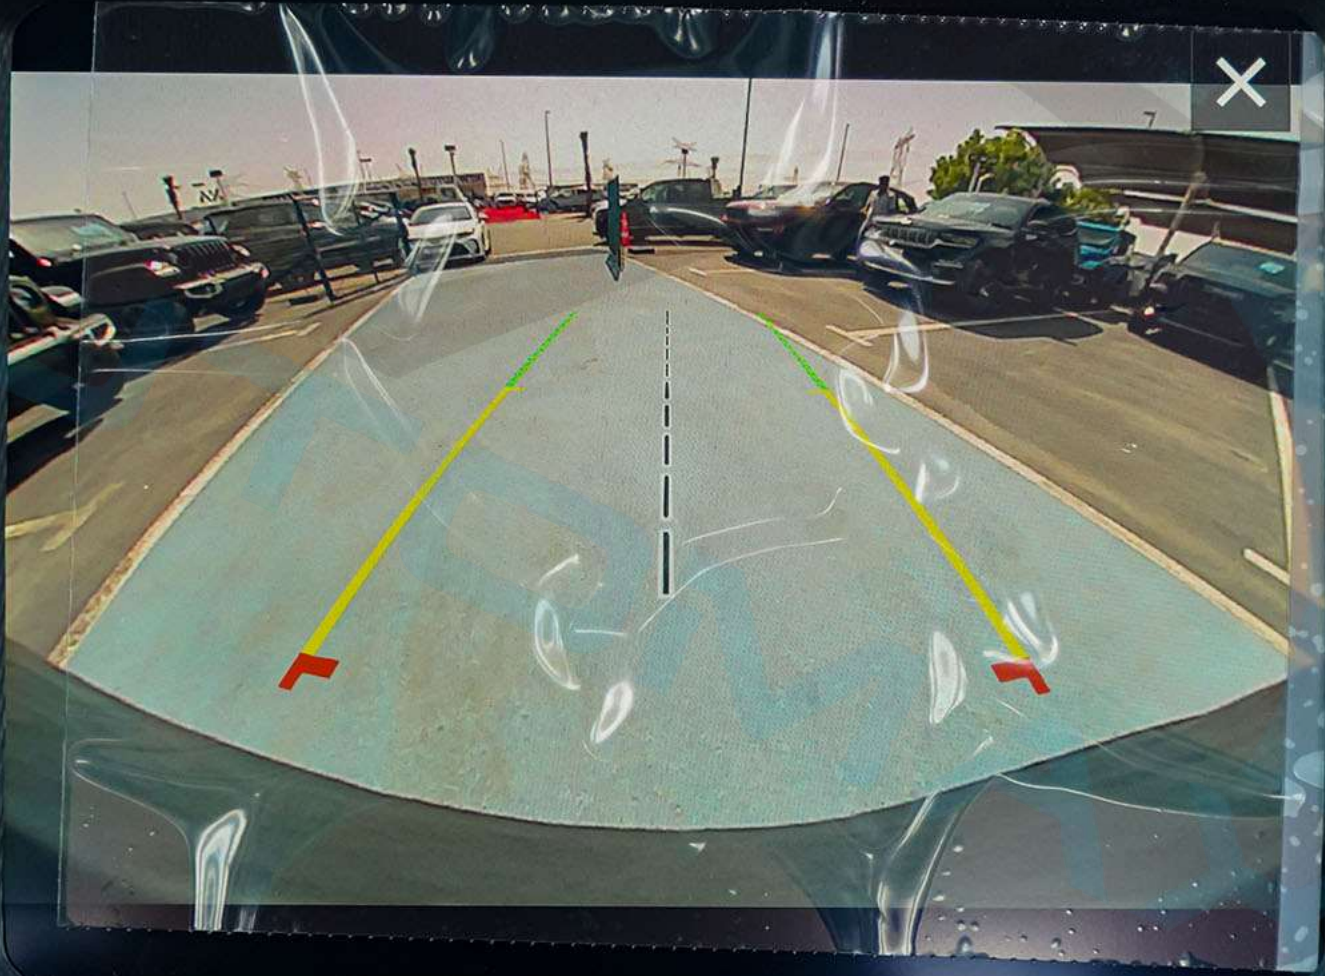

Vehicle Info

65	77
65	65

psi

Tyre pressure

P

42 km

ON OFF
PULL OFF
REAR WIPER

LO