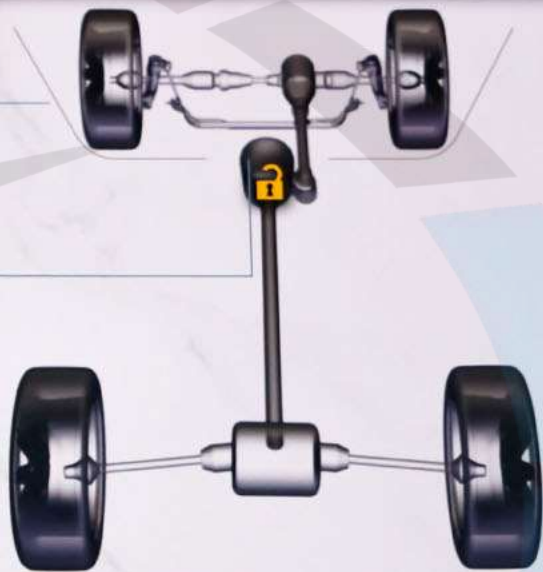

LO

31°
OUT

3:23

FM FM

LO

Vehicle Dynamics

Accessory Gauges

Pitch & Roll

Selec-Terrain

Steering Angle:
0°

Transfer Case:
Unlocked

4WD
HIGH

55°22'01" E

25°10'06" N

Altitude -25 m

AUTO

Home

Media

Comfort

Nav

Phone

Vehicle

Apps