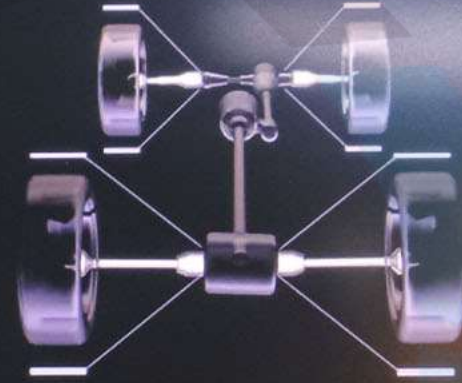

W

5. Off Road

P

40

31°C

AERO

Vehicle Dynamics
50 km