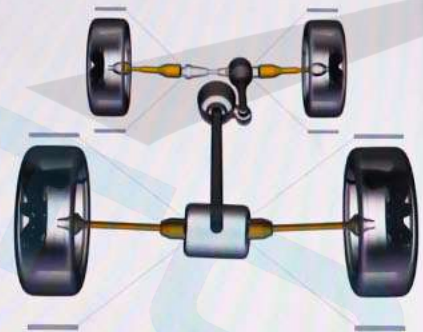

4WD HIGH 55°22'01" E 25°10'06" N Altitude -25 m AUTO

- Home
- Media
- Comfort
- Nav
- Phone
- Vehicle
- Apps

LO | | 31° OUT 3:24 FM FM LO

Pitch & Roll

Selec-Terrain

Suspension

Forward Facing Camera

AERO