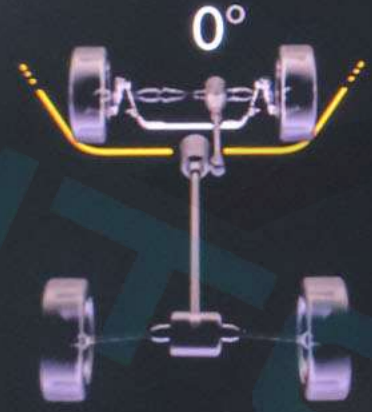

W

5. Off Road

P

40

31°C

AERO

Vehicle Dynamics
50 km