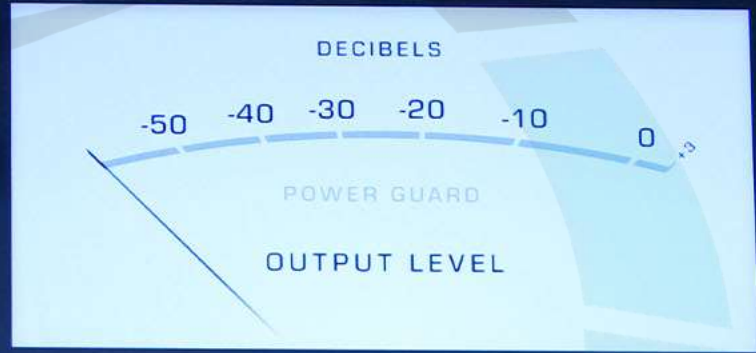

LO | | 31° OUT 3:23 FM LO

McIntosh

FM

87.9 FM

FM Radio

Audio

Home

Media

Comfort

Nav

Phone

Vehicle

Apps