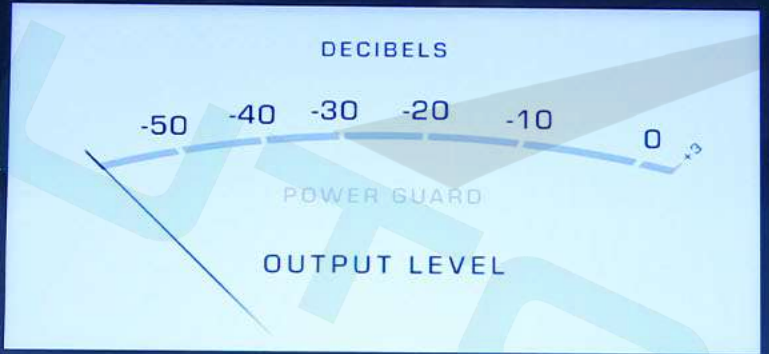

LO | | 31° OUT 3:23 FM LO

McIntosh

FM

87.9 FM

FM Radio

Audio

Home

Media

Comfort

Nav

Phone

Vehicle

Apps