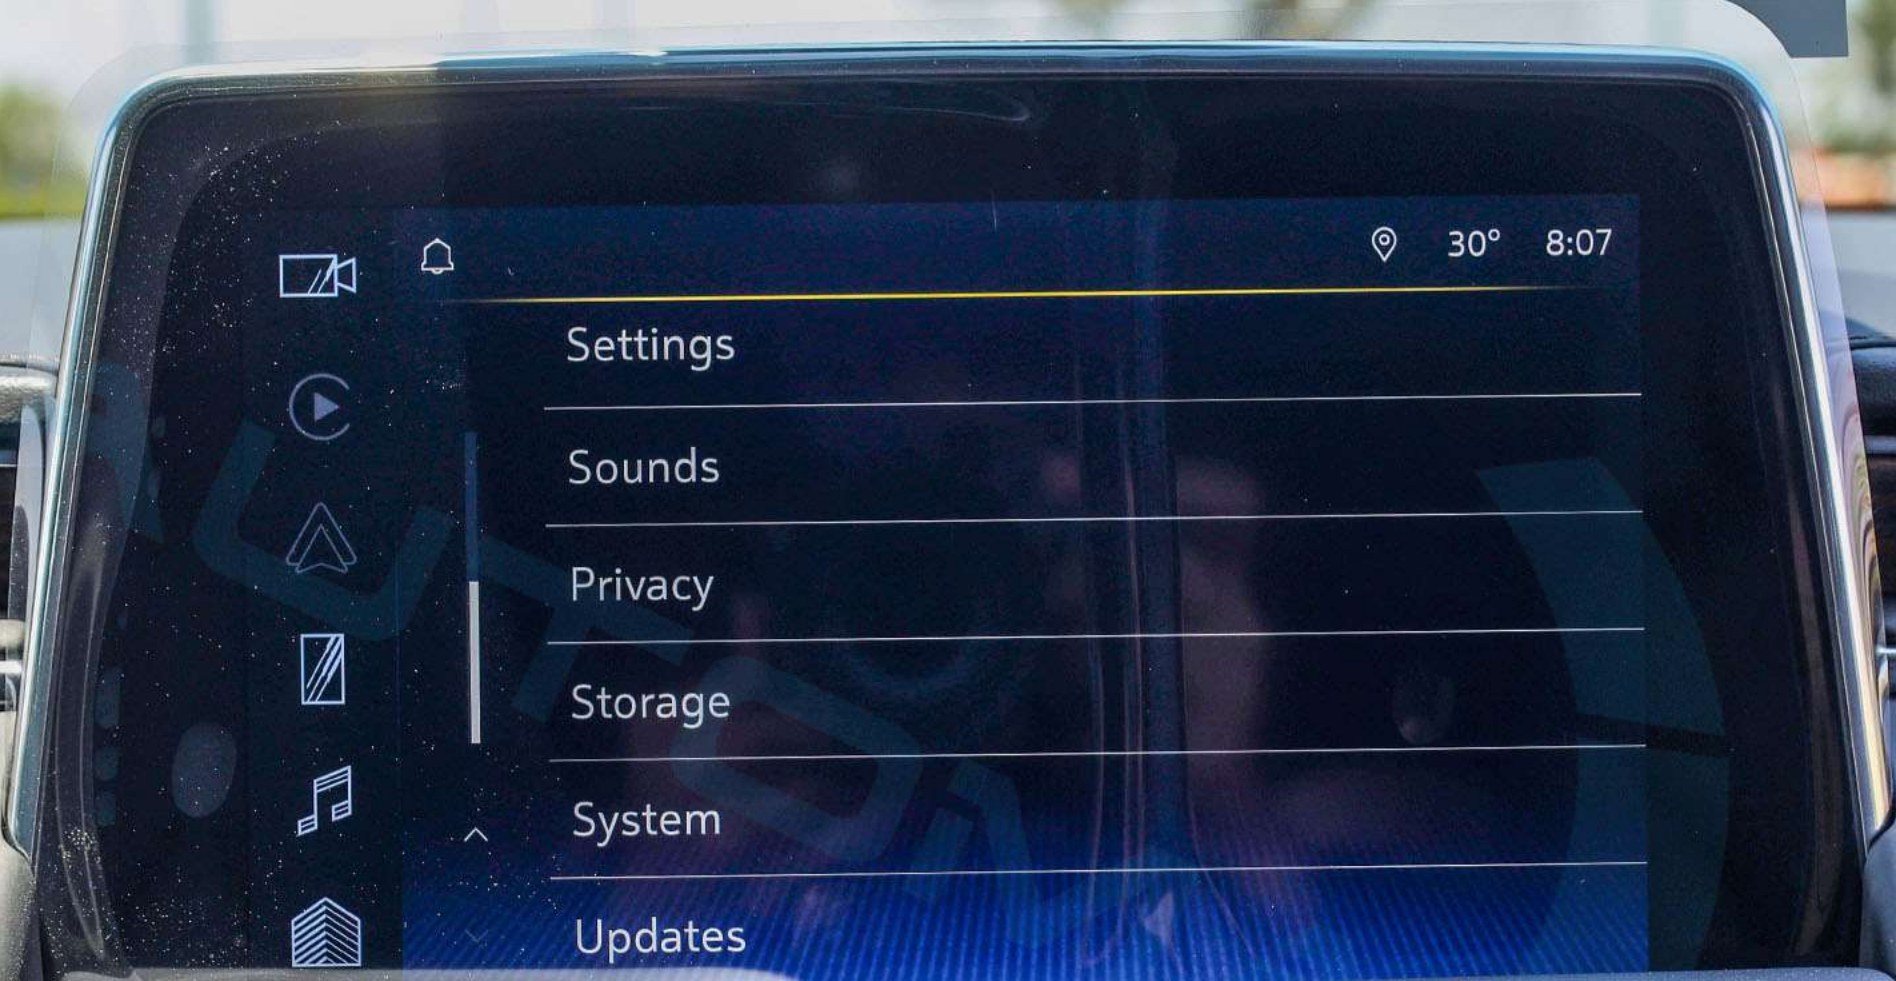

30°

8:07

Settings

Sounds

Privacy

Storage

System

Updates

P

R