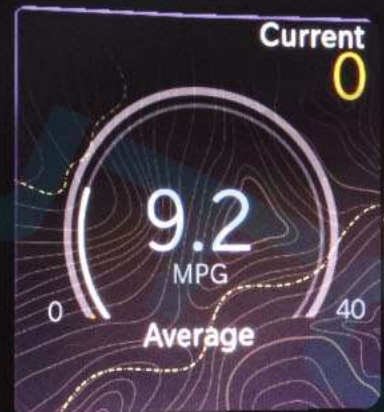

0 km/h P

92°F

Key Fob
has Left
the Vehicle

27km

0 km/h P

88°F

FM

FM 102