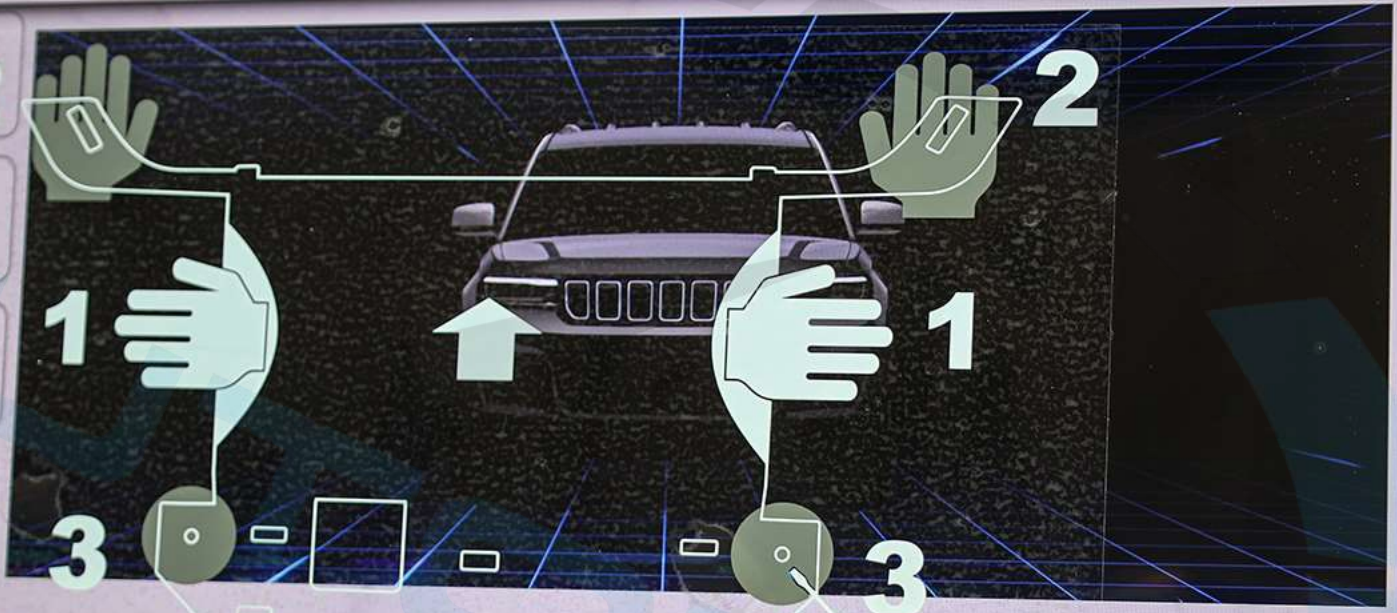

LO

36°
OUT

4:39

FM ARABIYA

LO

Vehicle Dynamics

2

Accessory Gauges

Pitch & Roll

Selec-Terrain

Forward Facing Camera

4WD
HIGH

55°22'03" E

25°10'06" N

Altitude -19 m

AUTO

E
A

Vehicle