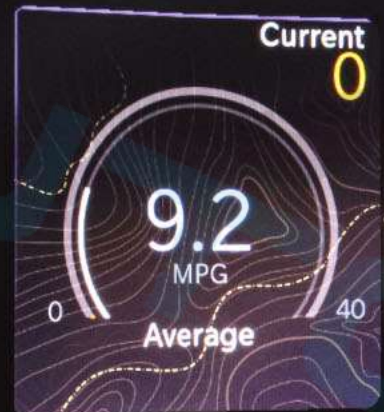

0 km/h P

88°F

FM

FM 102

FM 102.00 MH