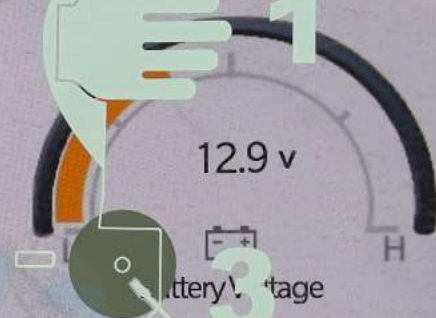

Vehicle Dynamics

Accessory Gauges

Pitch & Roll

Selec-Terrain

Forward Facing Camera

4WD  
HIGH

55°22'03" E 25°10'06" N

Altitude -19 m