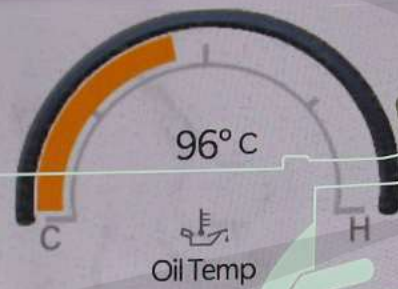

Vehicle Dynamics

Accessory Gauges

Pitch & Roll

Selec-Terrain

Forward Facing Camera

4WD  
HIGH

55°22'03" E 25°10'06" N

Altitude -19 m