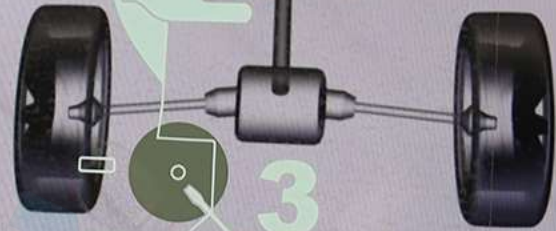

Steering Angle:  
0°

Accessory Gauges

Transfer Case:  
4WD HIGH

Pitch & Roll

**3**

**3**

Selec-Terrain

Forward Facing Camera