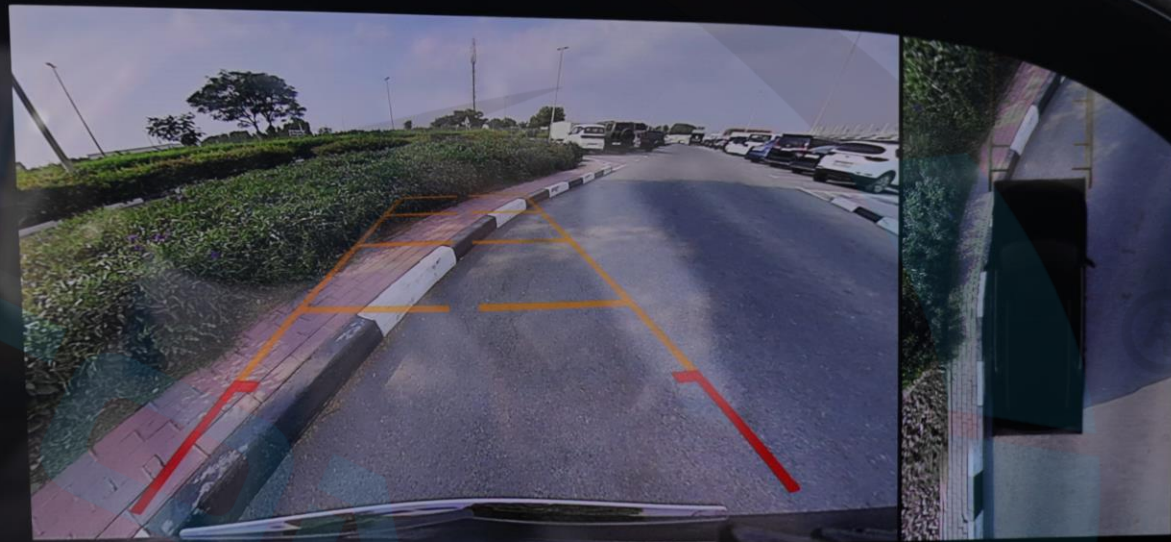

Front

Normal

Wide

Overhead

Side

24° 10:57

F
P

Cadillac