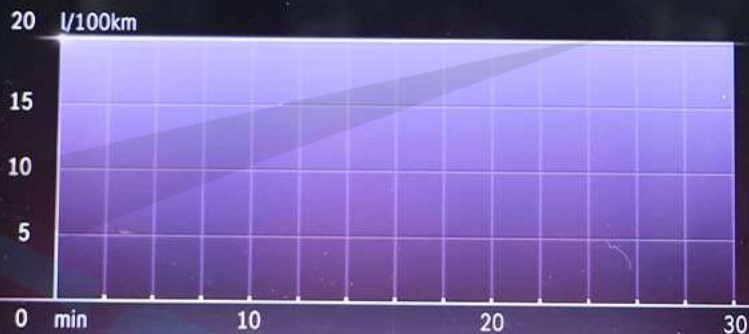

LOW

DYNAMIC P Car Triangle Home Power Signal Volume

3D

09:57

Consumption Vehicle Engine

From start
99.9
l/100km

7.5 min 30 min 90 min 3 h

LOW