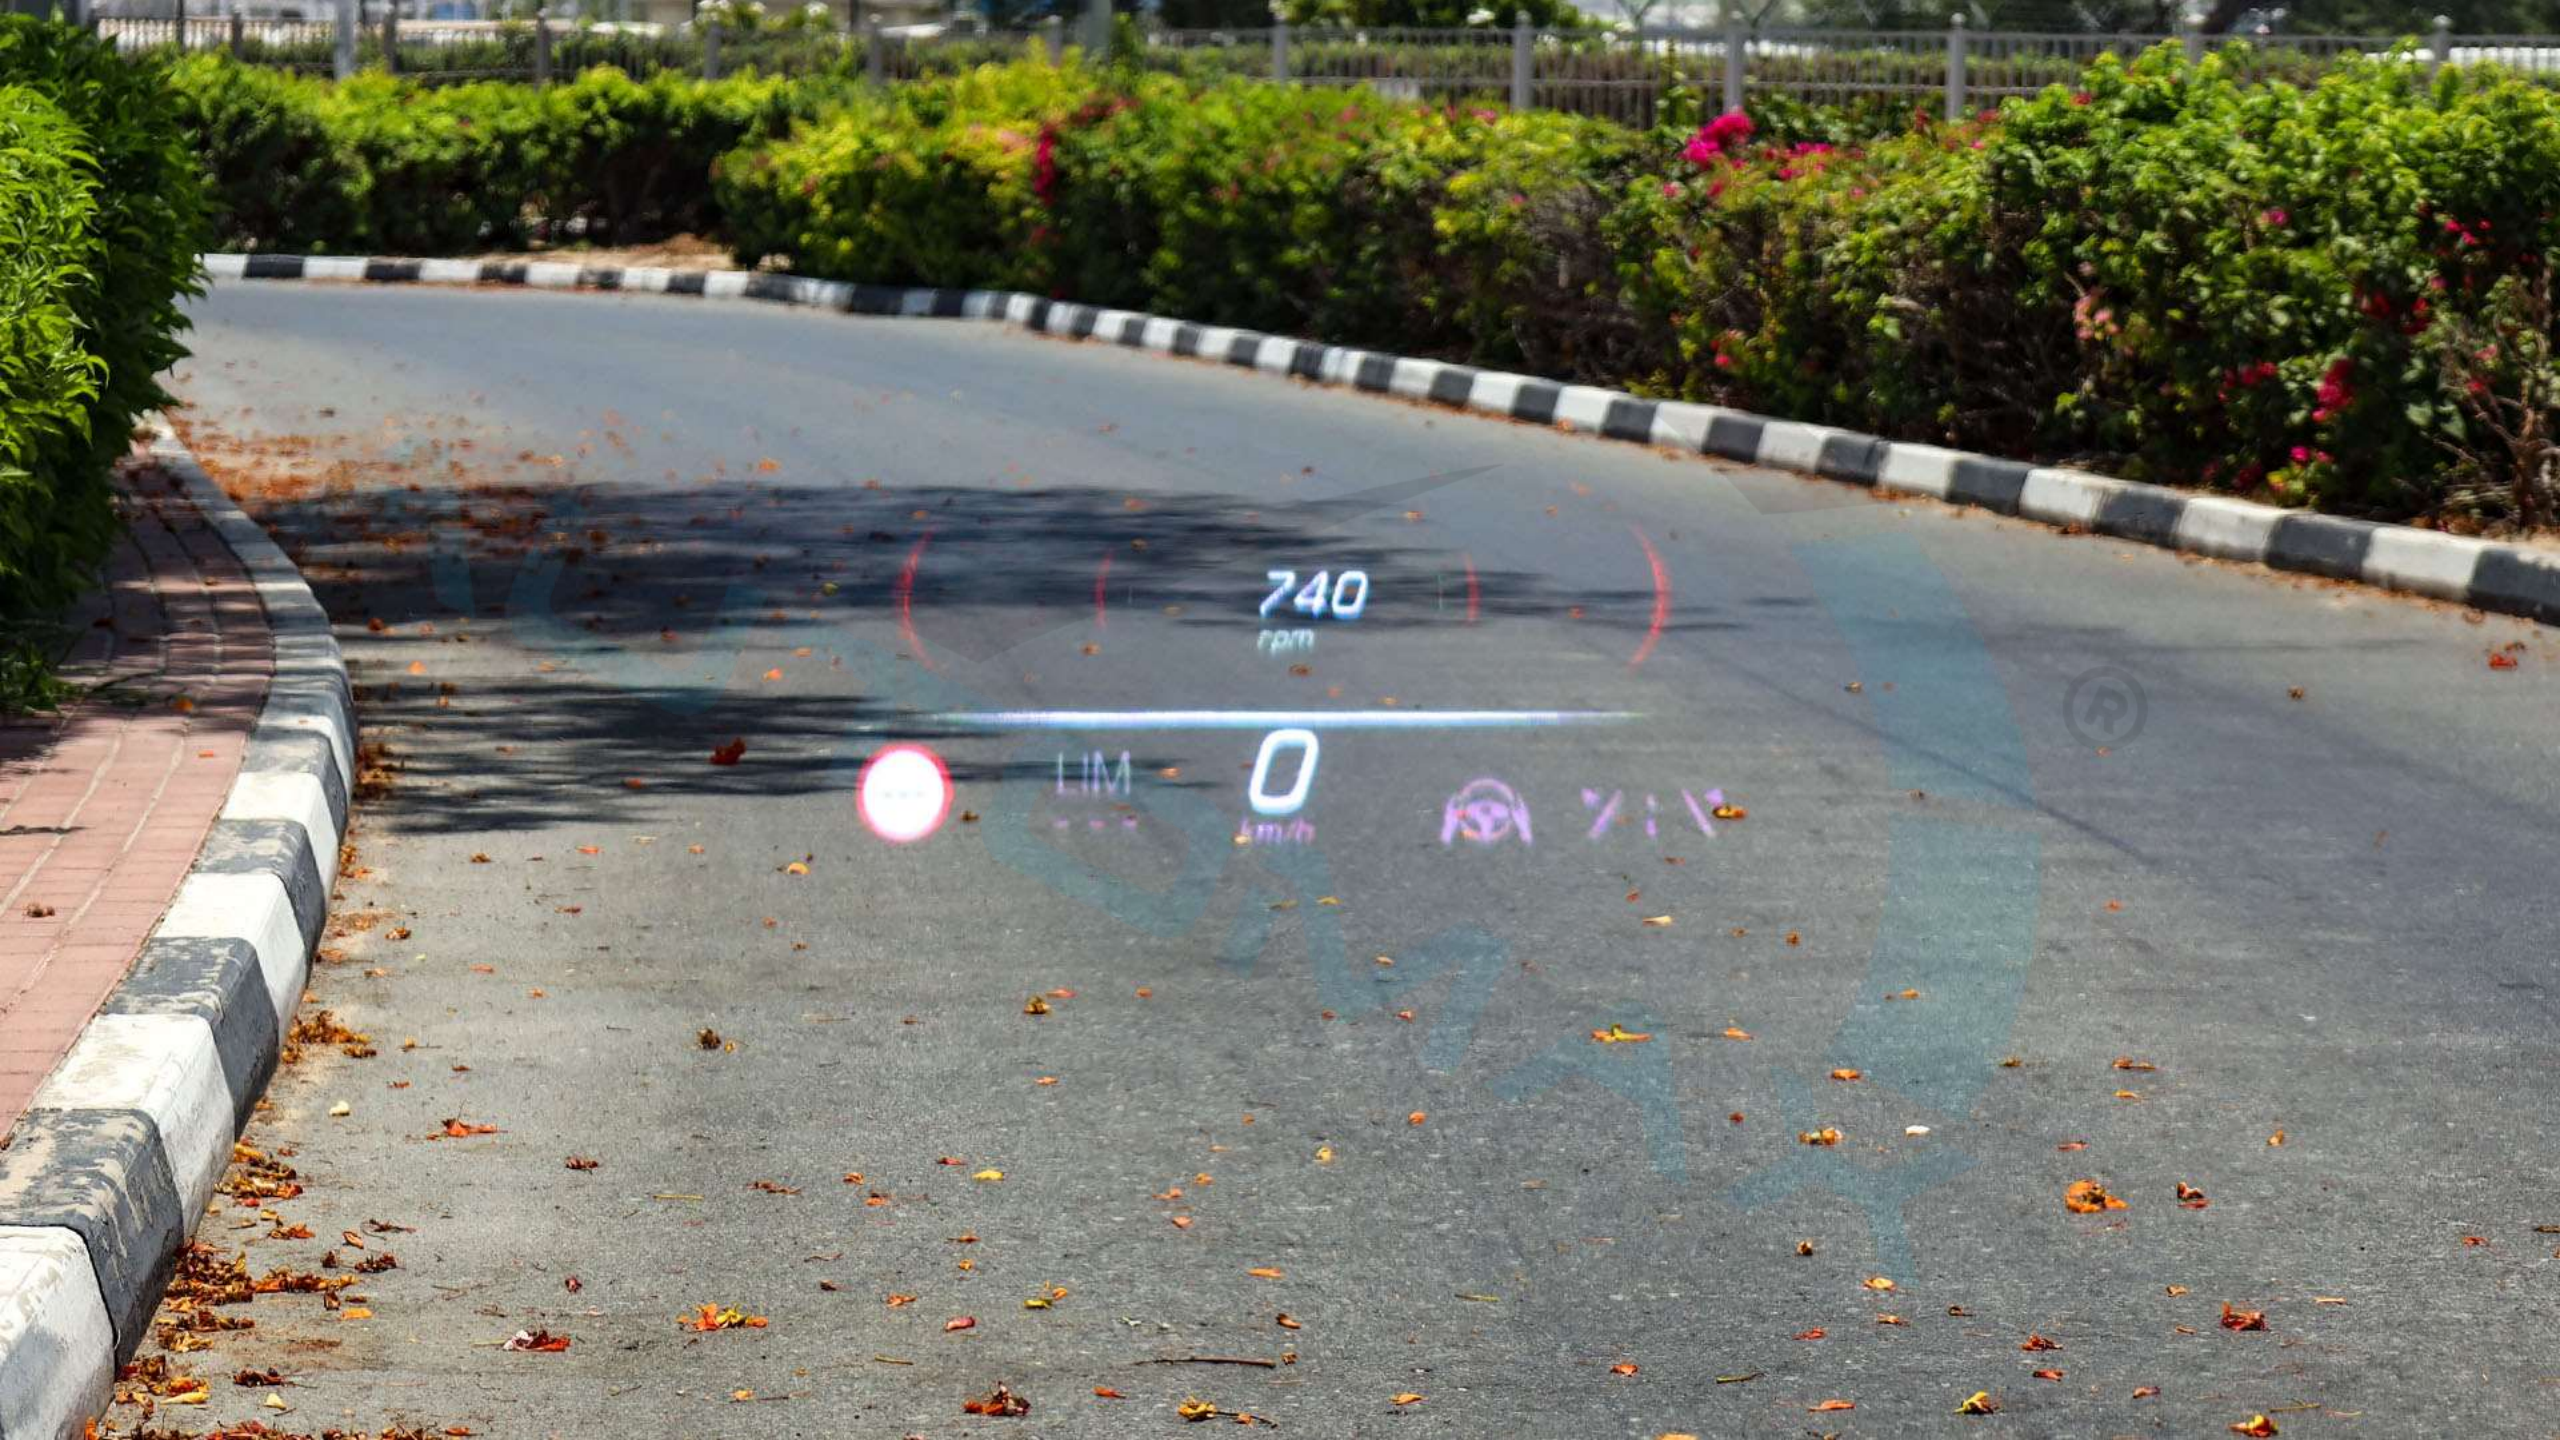

740
rpm

0
km/h

LIM

ABS

P