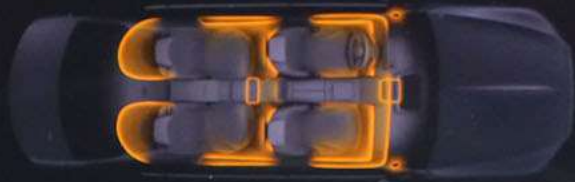

AUTO

Climate menu

AUTO

DYNAMIC

3D

09:56

Massage

Seat