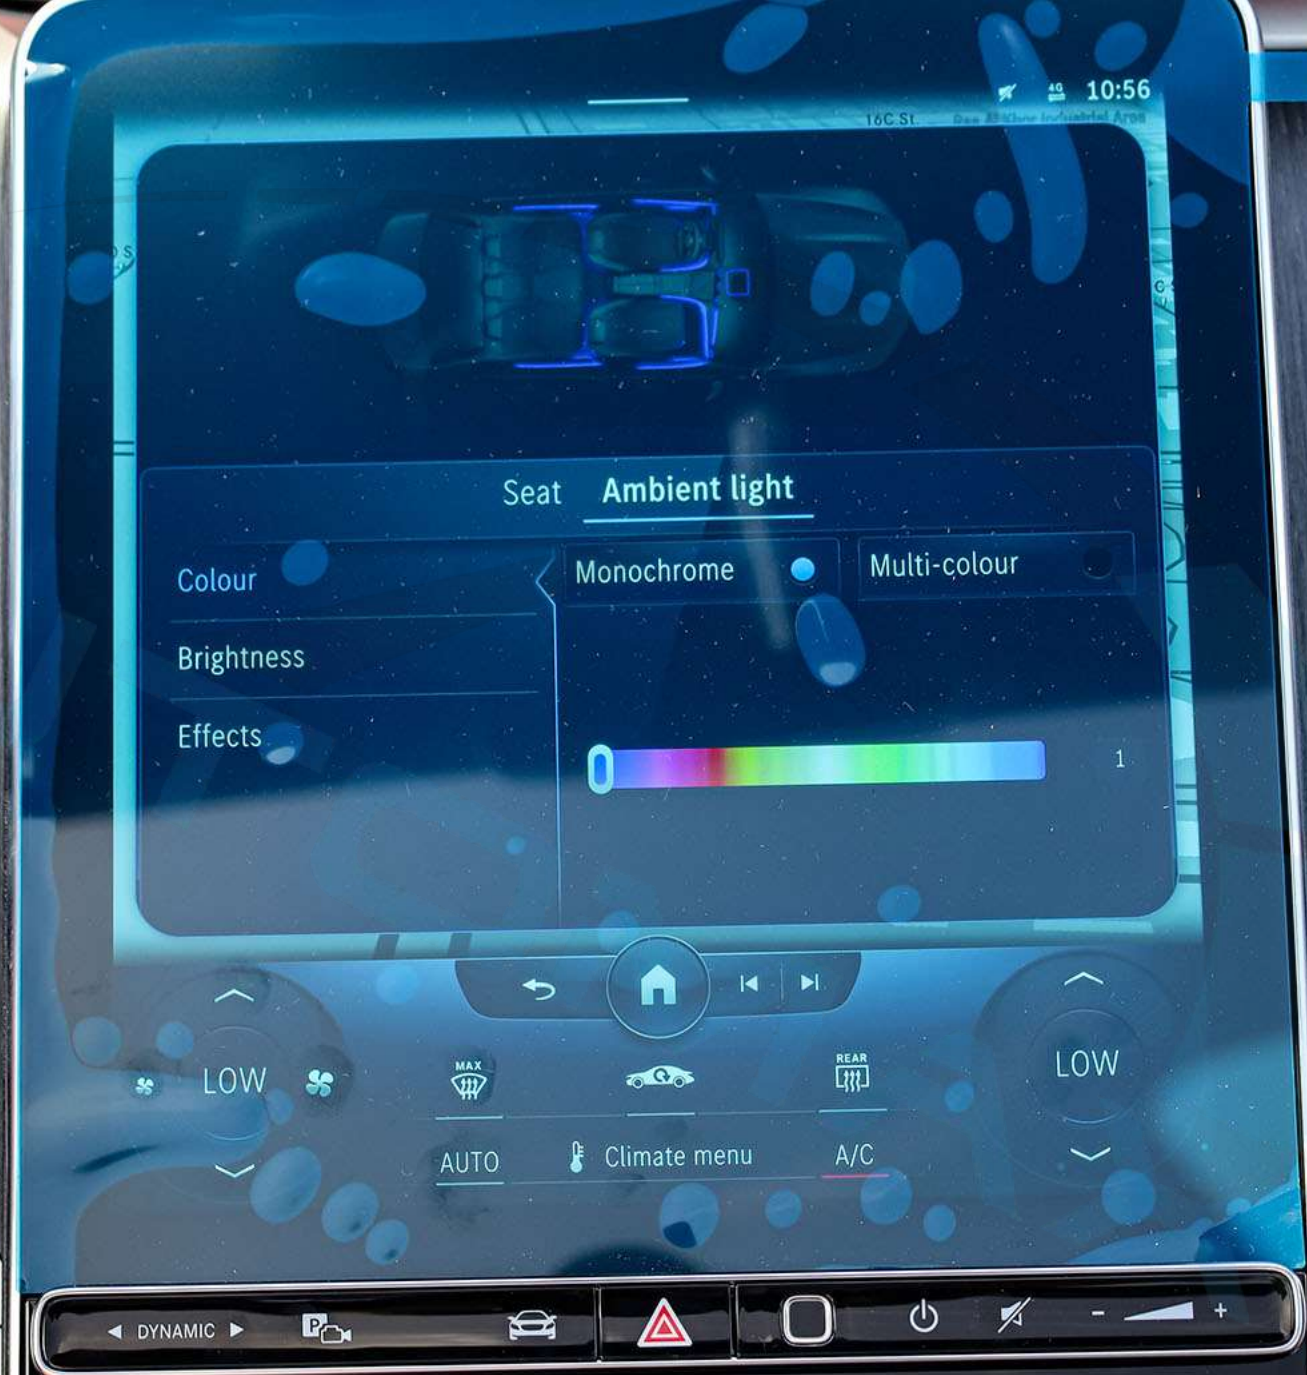

DYNAMIC P Car Hazard Power Mute Volume

The central infotainment screen displays a blue-tinted interface. At the top, it shows "Sport+" and a list of driving modes. The main area features a 3D car model on a track with a selection bar below it containing "E", "C", "S", "S+", and "I*", where "S+" is highlighted. Below this is a climate control section with "LOW" settings on both sides, "MAX", "REAR", "AUTO", "Climate menu", and "A/C" options. At the bottom, a physical touchstrip contains icons for "DYNAMIC", parking, car, hazard, power, mute, and volume.

Seat Ambient light

Seat kinetics

Position seat automatically

Driver Passenger

LOW LOW

AUTO Climate menu A/C

DYNAMIC P Car Hazard Home Power Signal - +

Detailed description: This is a large, vertical, multi-touch digital display in a car's center console. The screen is divided into several sections. At the top, it shows the current location "16C St" and the time "10:56". Below this is a graphic of two car seats, one for the driver and one for the passenger. The main section is titled "Seat Ambient light" and has two tabs: "Seat" and "Ambient light". Under the "Seat" tab, there are two sub-sections: "Seat kinetics" and "Position seat automatically". The "Position seat automatically" section has two large circular buttons with play icons, one for the "Driver" and one for the "Passenger", each with a gear icon below it. The "Ambient light" section is currently inactive. At the bottom of the screen, there are two large circular climate controls, each with a "LOW" label and a fan icon. Between them are icons for "MAX" defrost, "REAR" defrost, and "AUTO" climate. Below the climate controls is a "Climate menu" button and an "A/C" indicator. At the very bottom of the screen is a horizontal bar with several icons: "DYNAMIC" mode, a "P" (Park) icon, a car icon, a red triangle hazard warning icon, a home icon, a power icon, a signal strength icon, and volume control (+/-) icons.