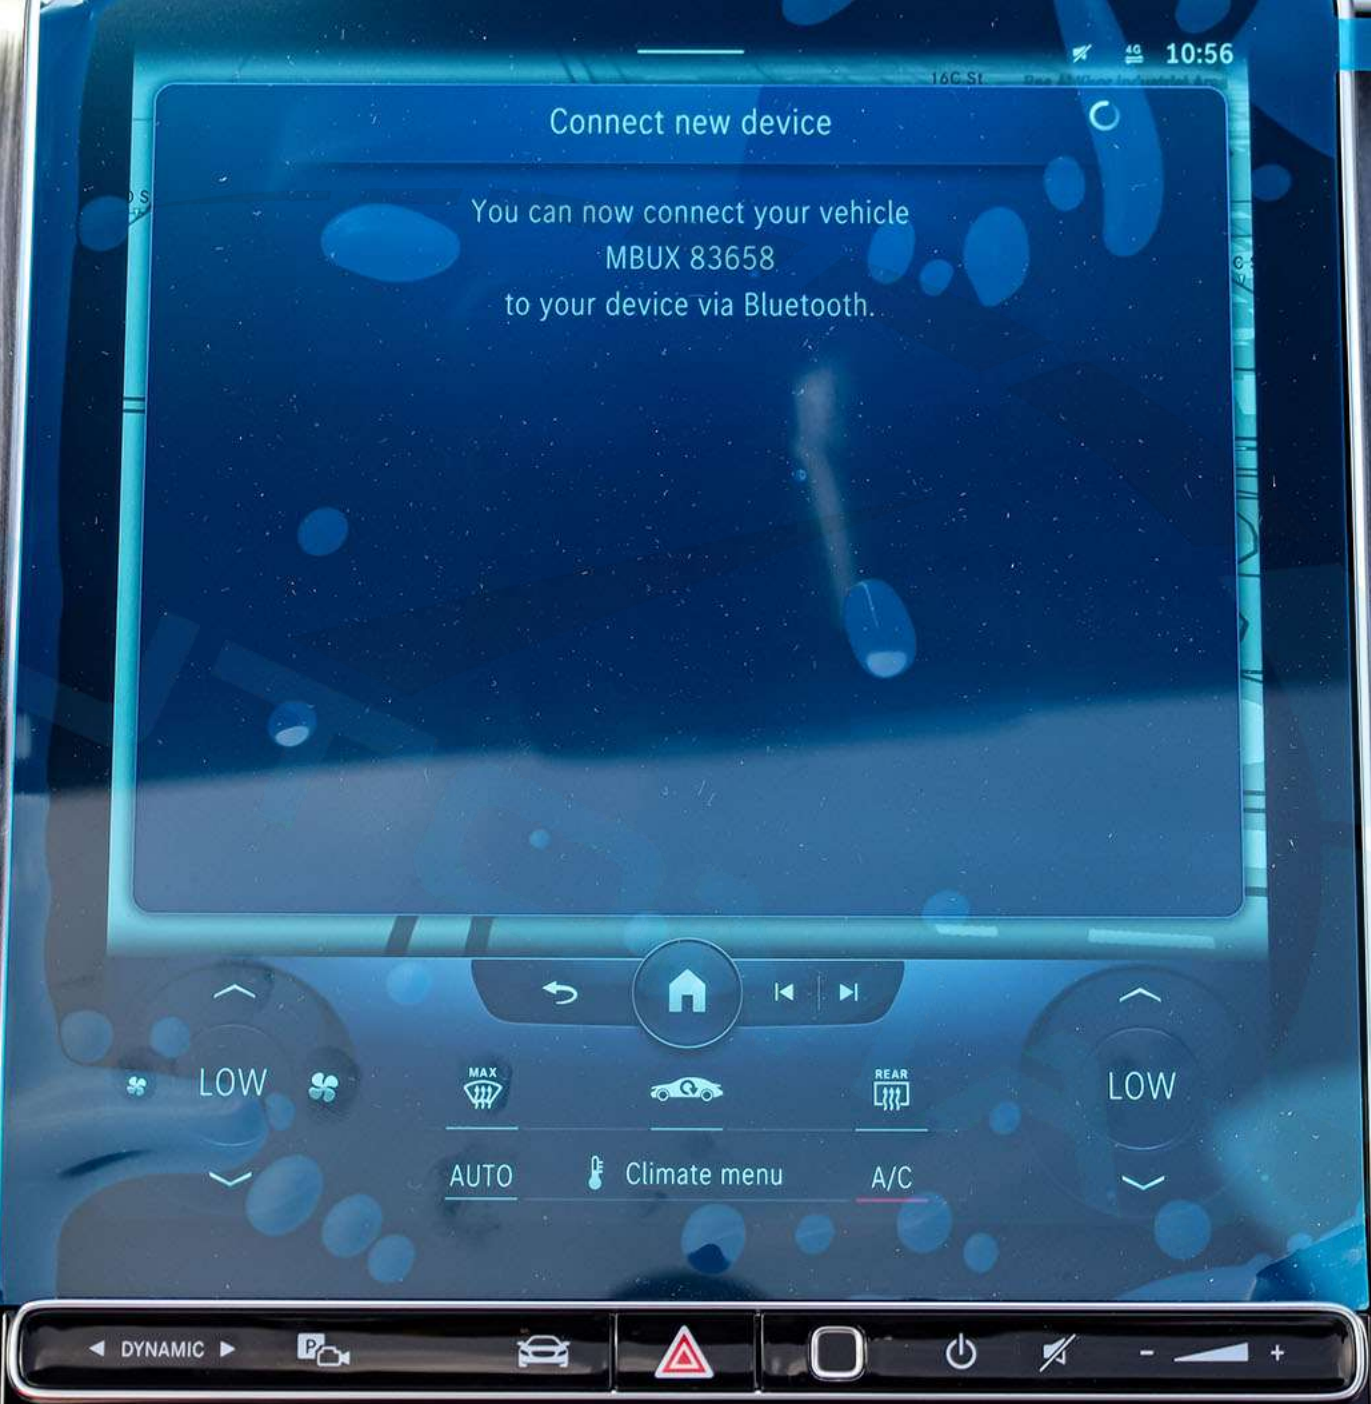

Connect new device

You can now connect your vehicle
MBUX 83658
to your device via Bluetooth.

10:56

LOW

MAX

REAR

LOW

AUTO

Climate menu

A/C

DYNAMIC