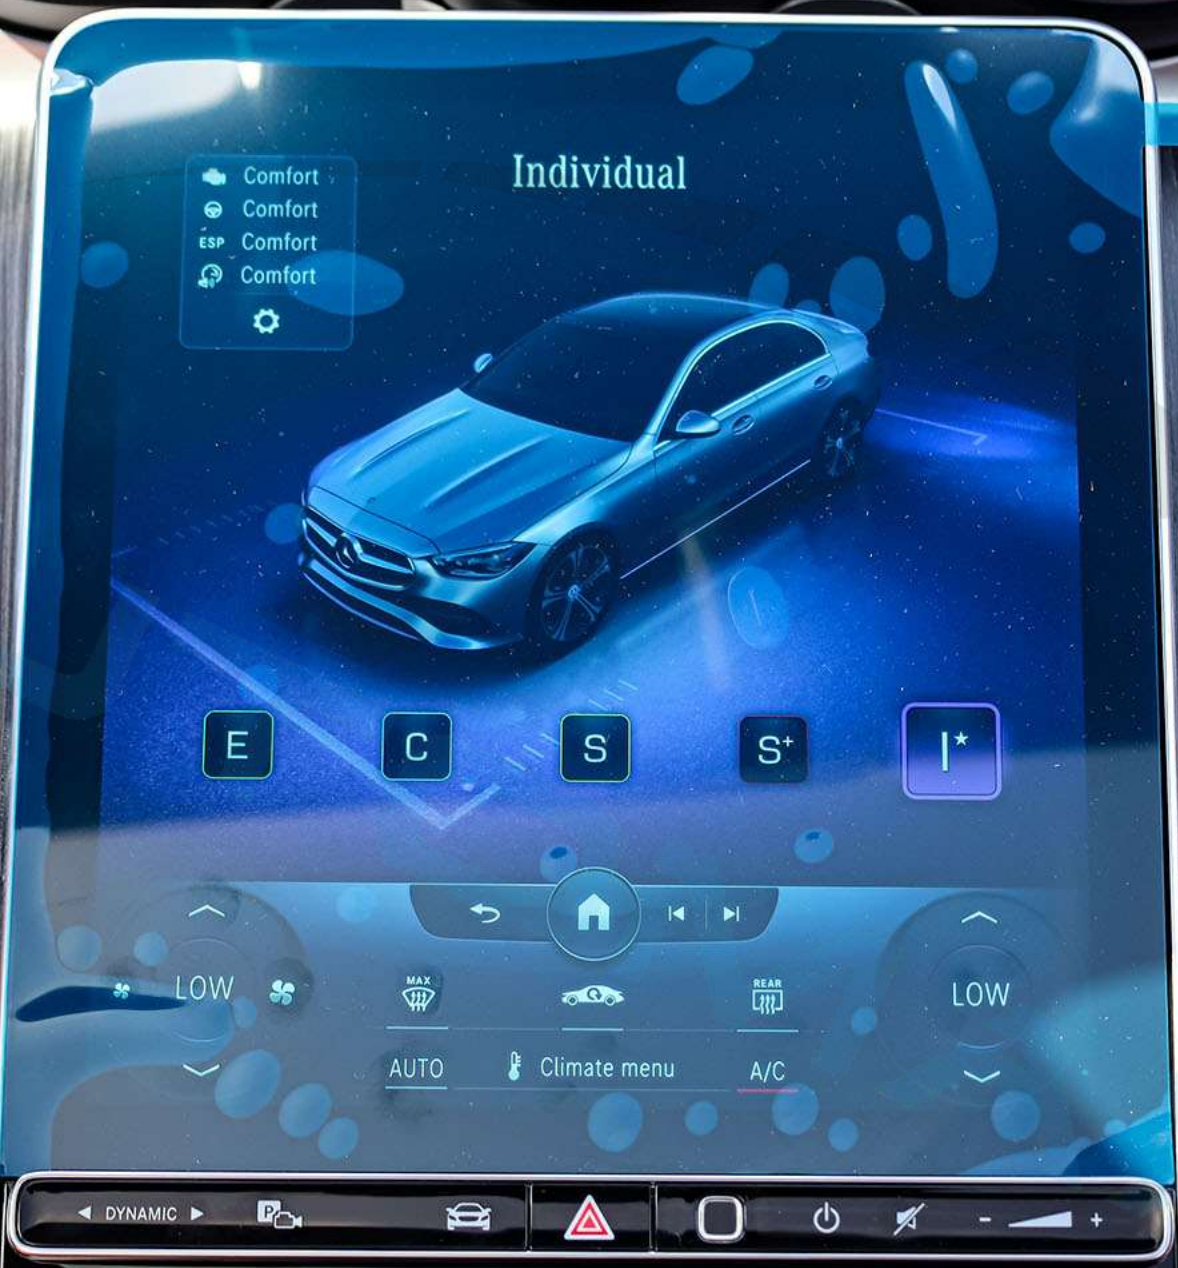

DYNAMIC P Car Hazard Power Mute Volume

The central infotainment screen displays a blue-tinted interface. At the top, it shows "Sport+" and a list of driving modes. The main area features a 3D car model on a track with a selection bar below it containing "E", "C", "S", "S+", and "I*", where "S+" is highlighted. Below this is a climate control section with "LOW" settings on both sides, "MAX", "REAR", "AUTO", "Climate menu", and "A/C" options. At the bottom, a physical touchstrip contains icons for "DYNAMIC", parking, car, hazard, power, mute, and volume.

Seat Ambient light

Seat kinetics

Position seat automatically

Driver Passenger

LOW LOW

AUTO Climate menu A/C

DYNAMIC P Car Hazard Home Power Signal - +

Detailed description: This is a large, vertical, multi-touch digital display in a car's center console. The screen is divided into several sections. At the top, it shows the current location "16C St" and the time "10:56". Below this is a graphic of two car seats, one for the driver and one for the passenger. The main section is titled "Seat Ambient light" and has two tabs: "Seat" and "Ambient light". Under the "Seat" tab, there are two sub-sections: "Seat kinetics" and "Position seat automatically". The "Position seat automatically" section has two large circular buttons with play icons, one for the "Driver" and one for the "Passenger", each with a gear icon below it. The "Ambient light" section is currently inactive. At the bottom of the screen, there are two large circular climate controls, each with a "LOW" label and a fan icon. Between them are icons for "MAX" defrost, "REAR" defrost, and "AUTO" climate. Below the climate controls is a "Climate menu" button and an "A/C" indicator. At the very bottom of the screen is a horizontal bar with several icons: "DYNAMIC" mode, a "P" (Park) icon, a car icon, a red triangle hazard warning icon, a home icon, a power icon, a signal strength icon, and volume control (+/-) icons.