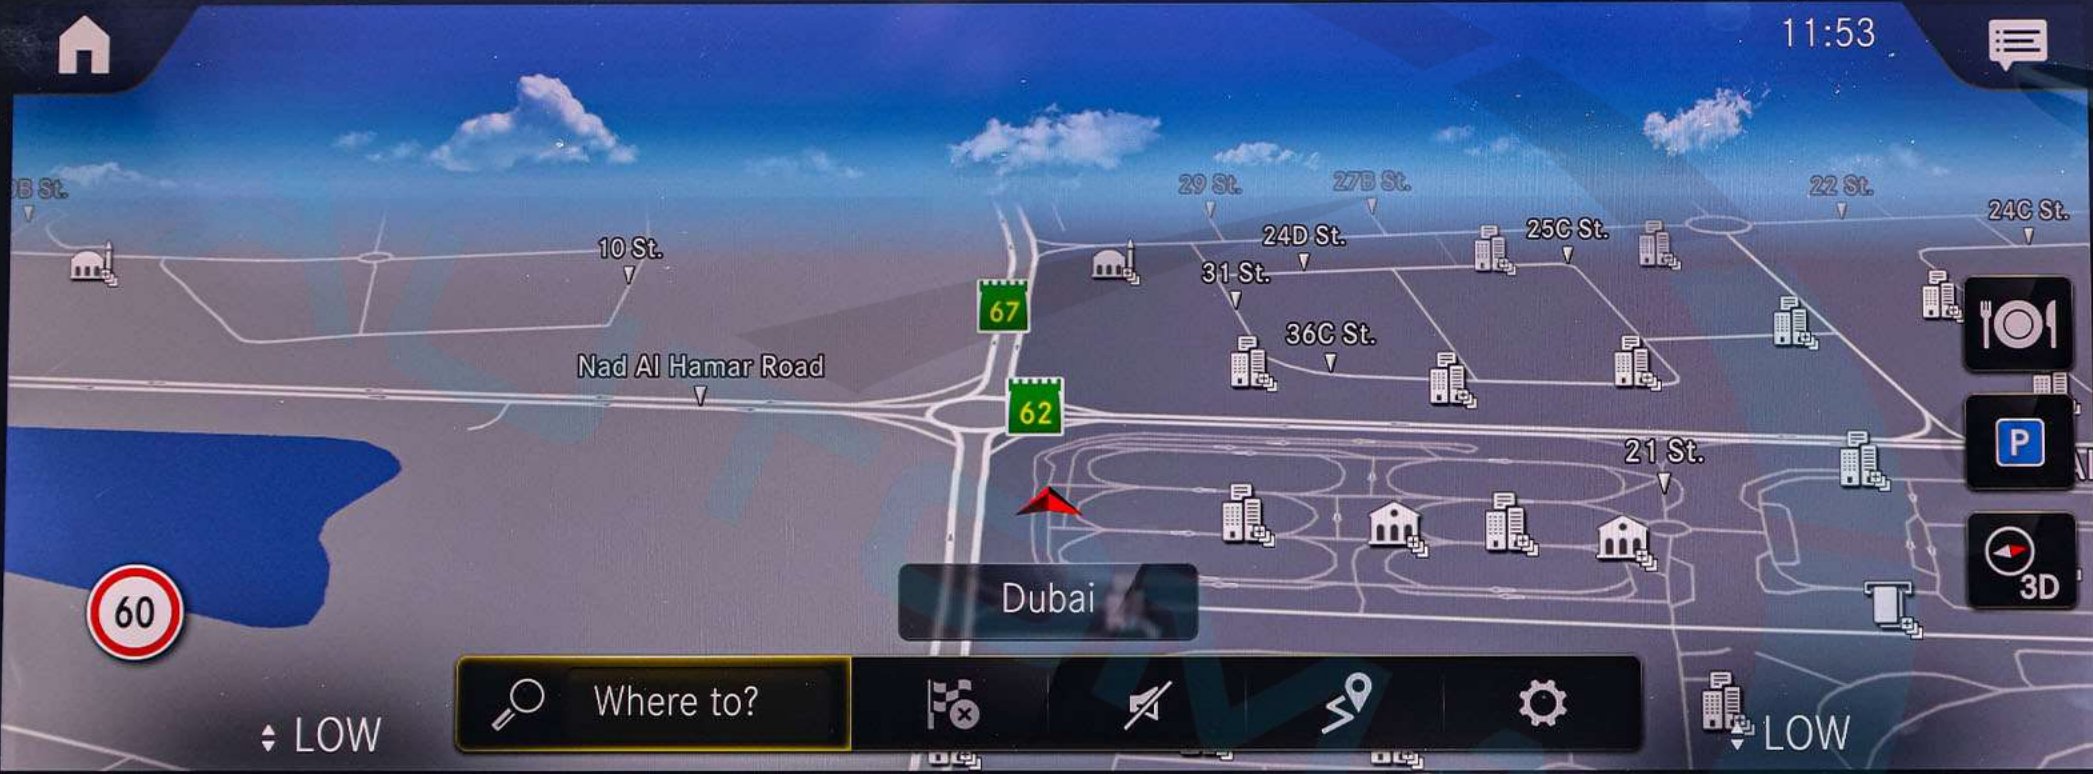

ESP COMFORT

11:53

LOW

Where to?

LOW

Dubai

11:53

Seat comfort